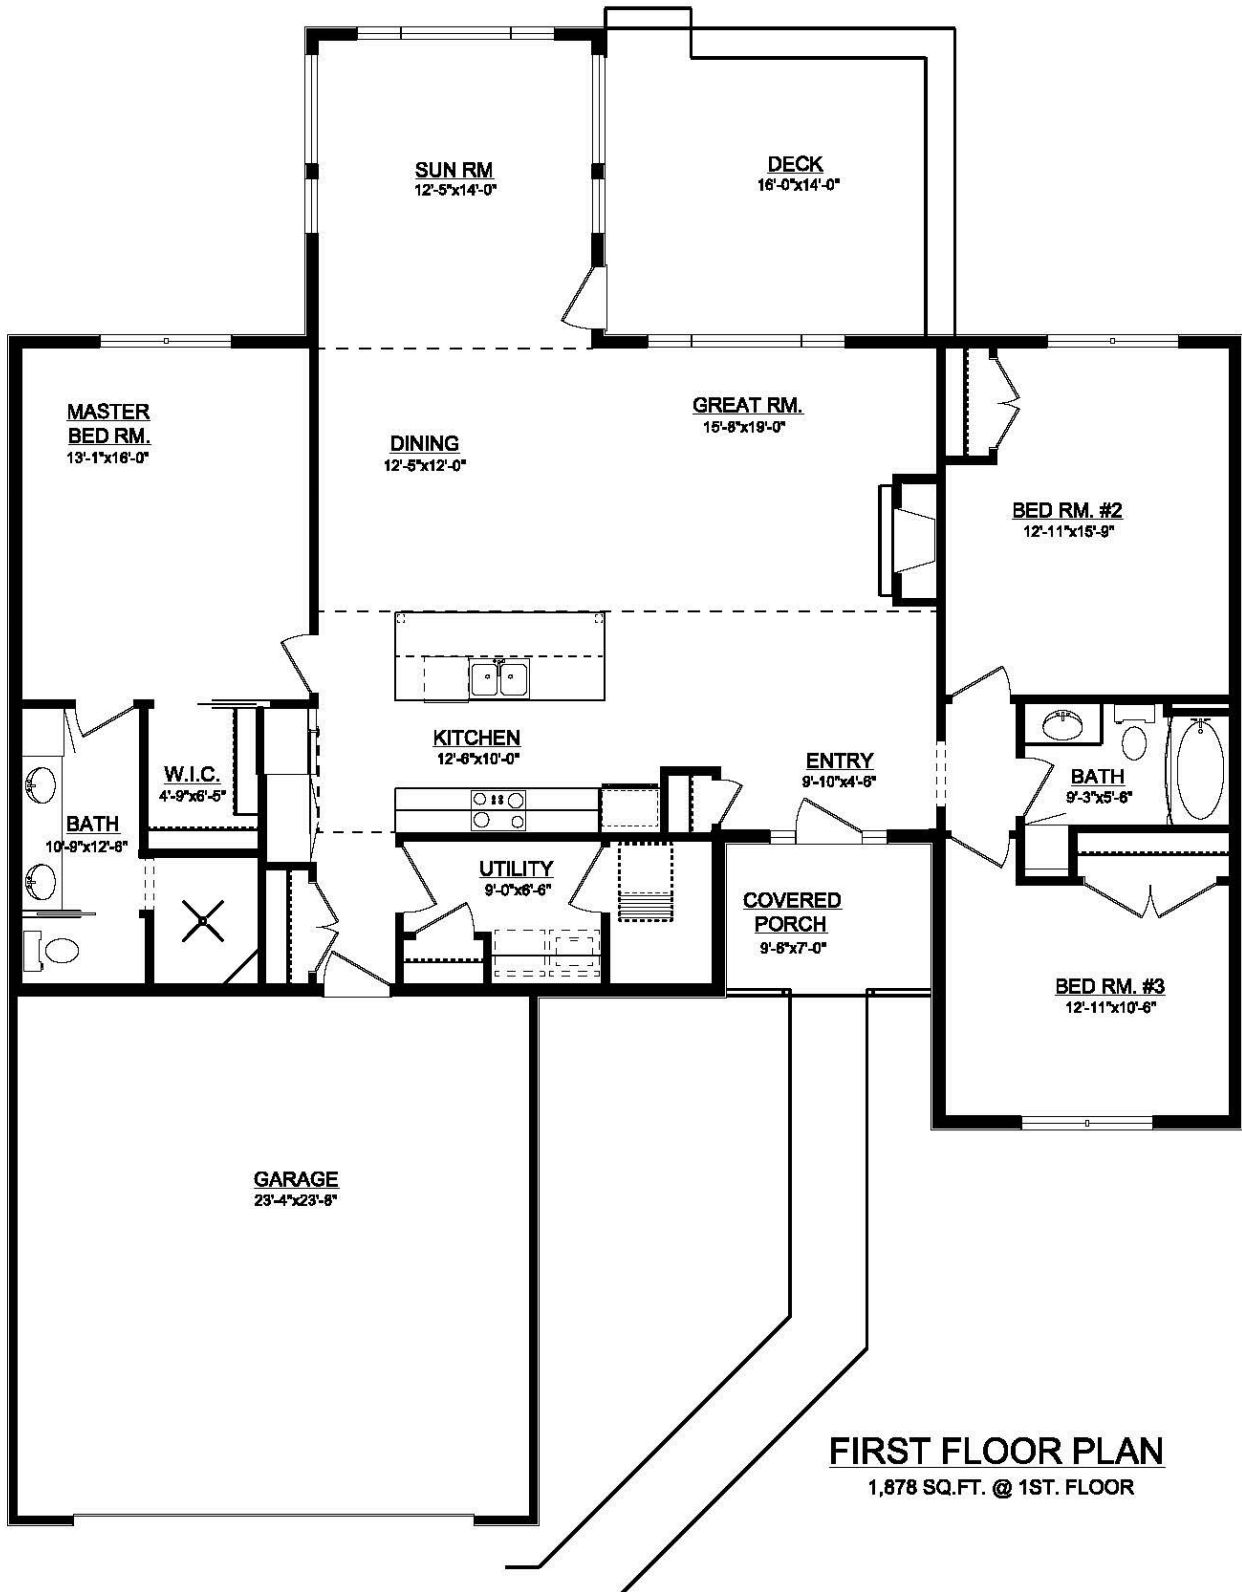

This spacious 1-story vacation home offers you and your family 1,887 square feet of living space. Featuring 3 bedrooms, 2 full baths a large living area with fireplace, dining room with well-appointed kitchen, walkout deck overlooking a breathtaking woodland view or hillside vista, utility room, plenty of storage space, and a 2 car garage.

# Floor Plan

## The Sunne (3 Bedroom)

**FIRST FLOOR PLAN**

1,878 SQ.FT. @ 1ST. FLOOR