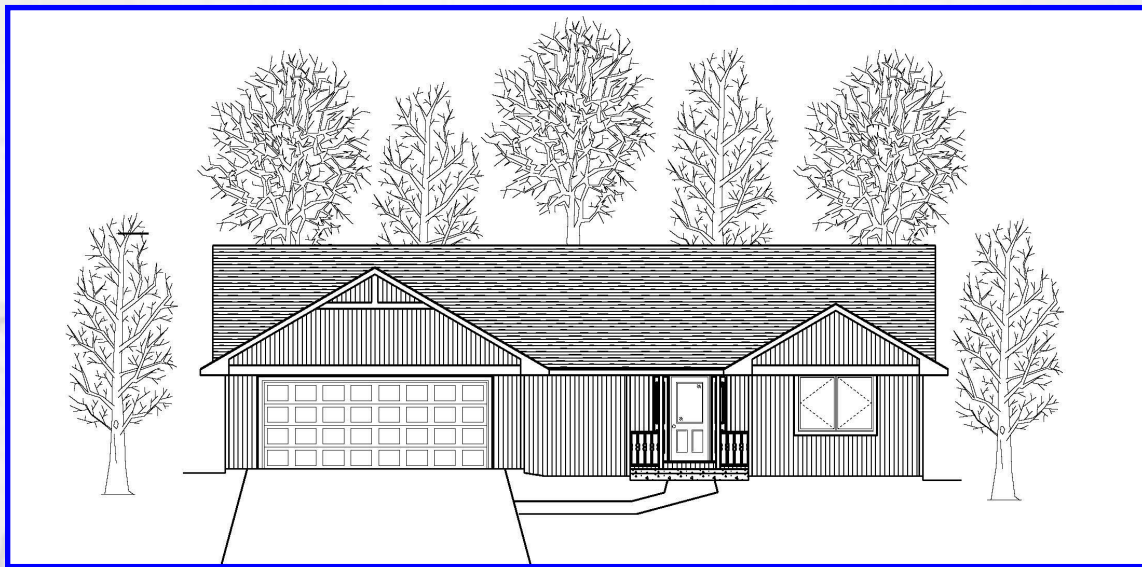

# Single Family Home

## The Sunne

**One-Story  
3 Bedroom**

Sunne is located in Varmland County, Sweden. Sunne is a beautiful little hamlet located between two lakes. Numerous writers and artists make this area their home.

*Continuing the Little Sweden tradition, we have designed this villa with a Scandinavian touch - yet each with its own distinct characteristics.*

This spacious 1-story vacation home offers you and your family 1,887 square feet of living space. Featuring 3 bedrooms, 2 full baths a large living area with fireplace, dining room with well-appointed kitchen, walkout deck overlooking a breathtaking woodland view or hillside vista, utility room, plenty of storage space, and a 2 car garage.