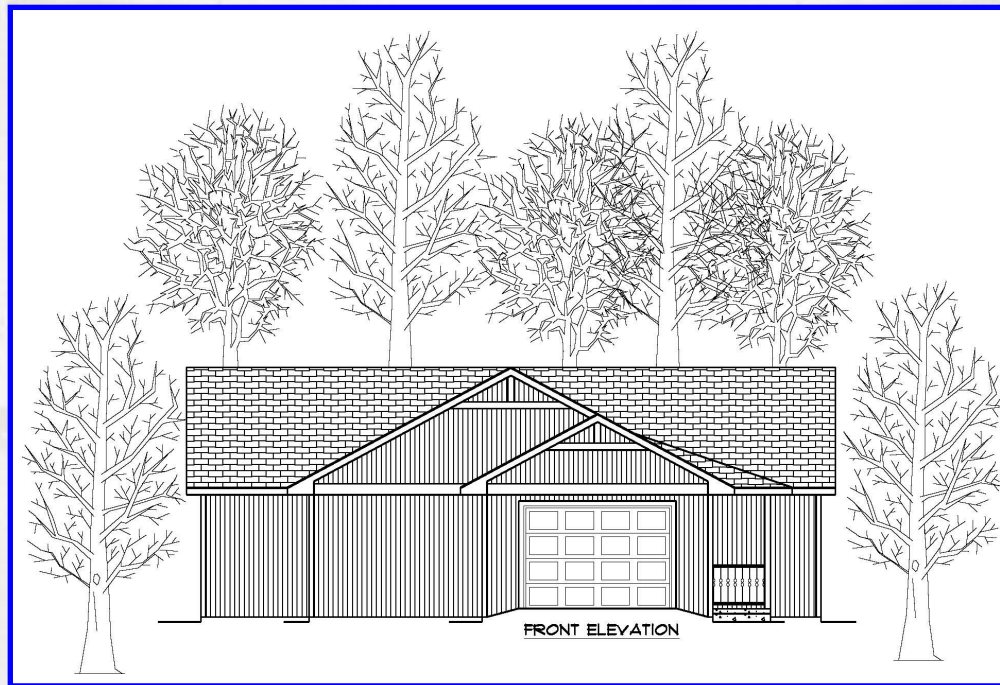

Single Family Home

The Smaland

**One-Story
2 Bedroom**

Smaland is a county in Sweden known for its beautiful artisan and commercial glass making.

Continuing the Little Sweden tradition, we have designed this villa with a Scandinavian touch - yet each with its own distinct characteristics.

This spacious single family home offers you and your family 1,548 square feet of living space. Featuring master suite, guest bedroom, 2 baths, a large living area with fireplace, dining room and well-appointed kitchen, utility room, plenty of storage space, garage, and a 4 seasons room with a serene woodland view. Living area all on one floor.

Floor Plan

The Smaland Single Family Home

First Floor